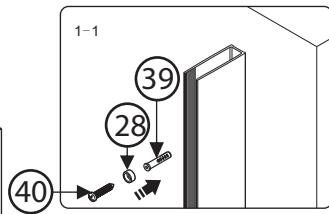

SIZE(mm)	A
1200	1180-1220
1400	1380-1420